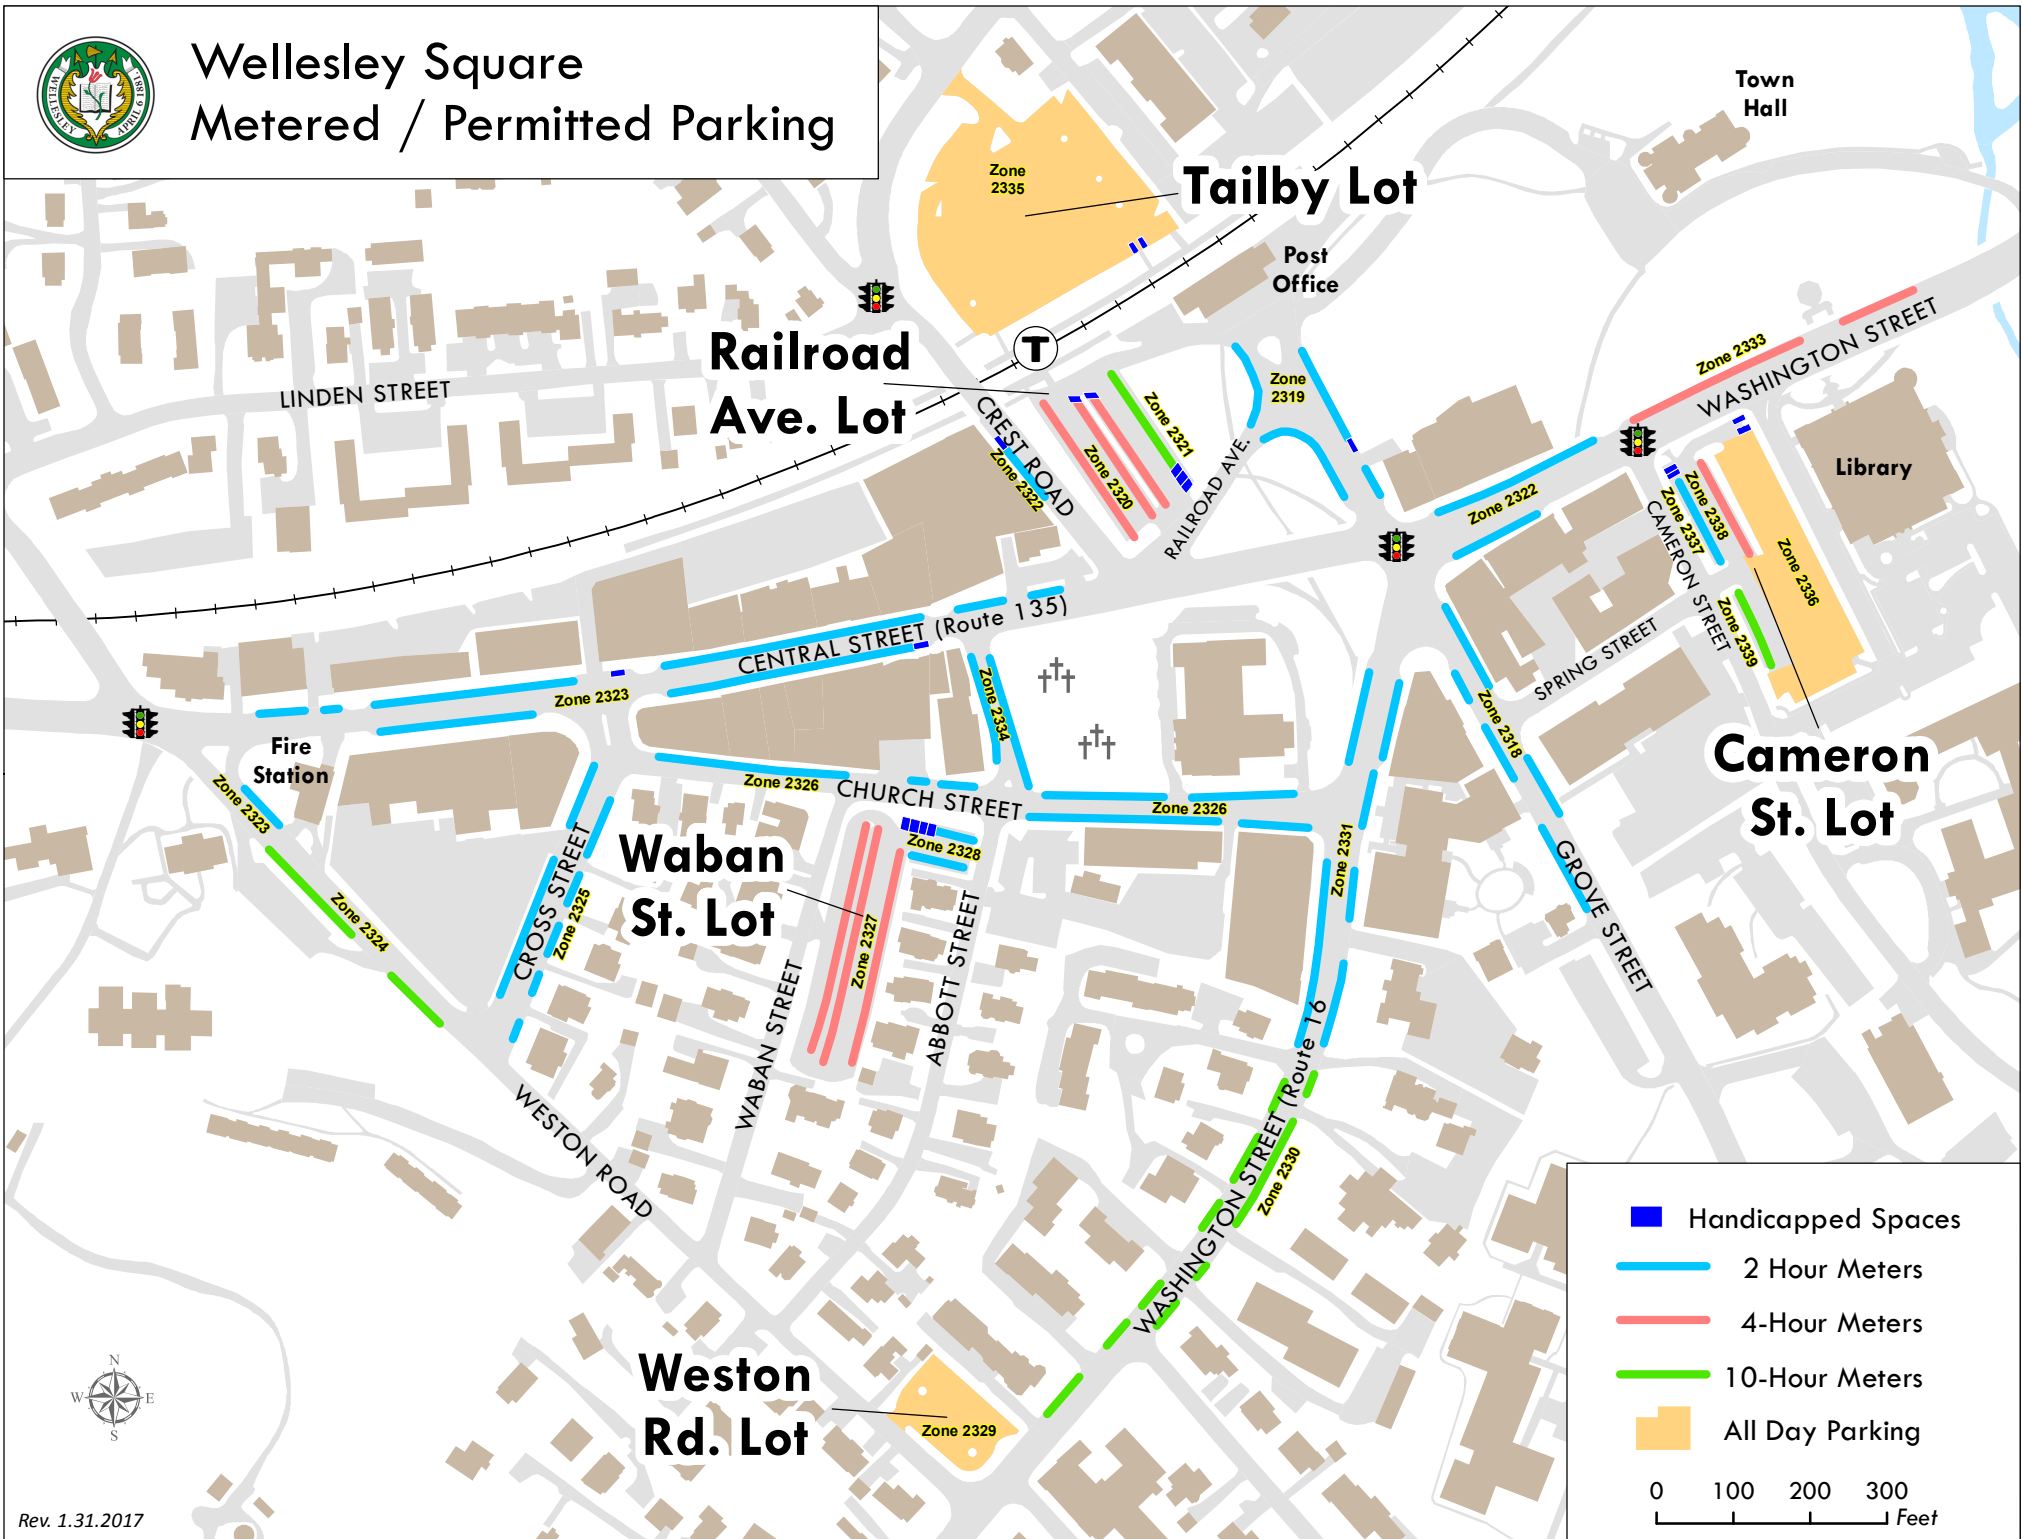

Wellesley Square Metered / Permitted Parking

Wellesley Hills Metered / Permitted Parking

- Handicapped Spaces
- 30 Minute Parking
- 2 Hour Meters
- All Day Parking

Wellesley Farms Station Lot & Lower Falls Area Metered / Permitted Parking

- Handicapped Spaces
- All Day Parking
- 2 Hour Meters
- 4-Hour Meters
- 10-Hour Meters