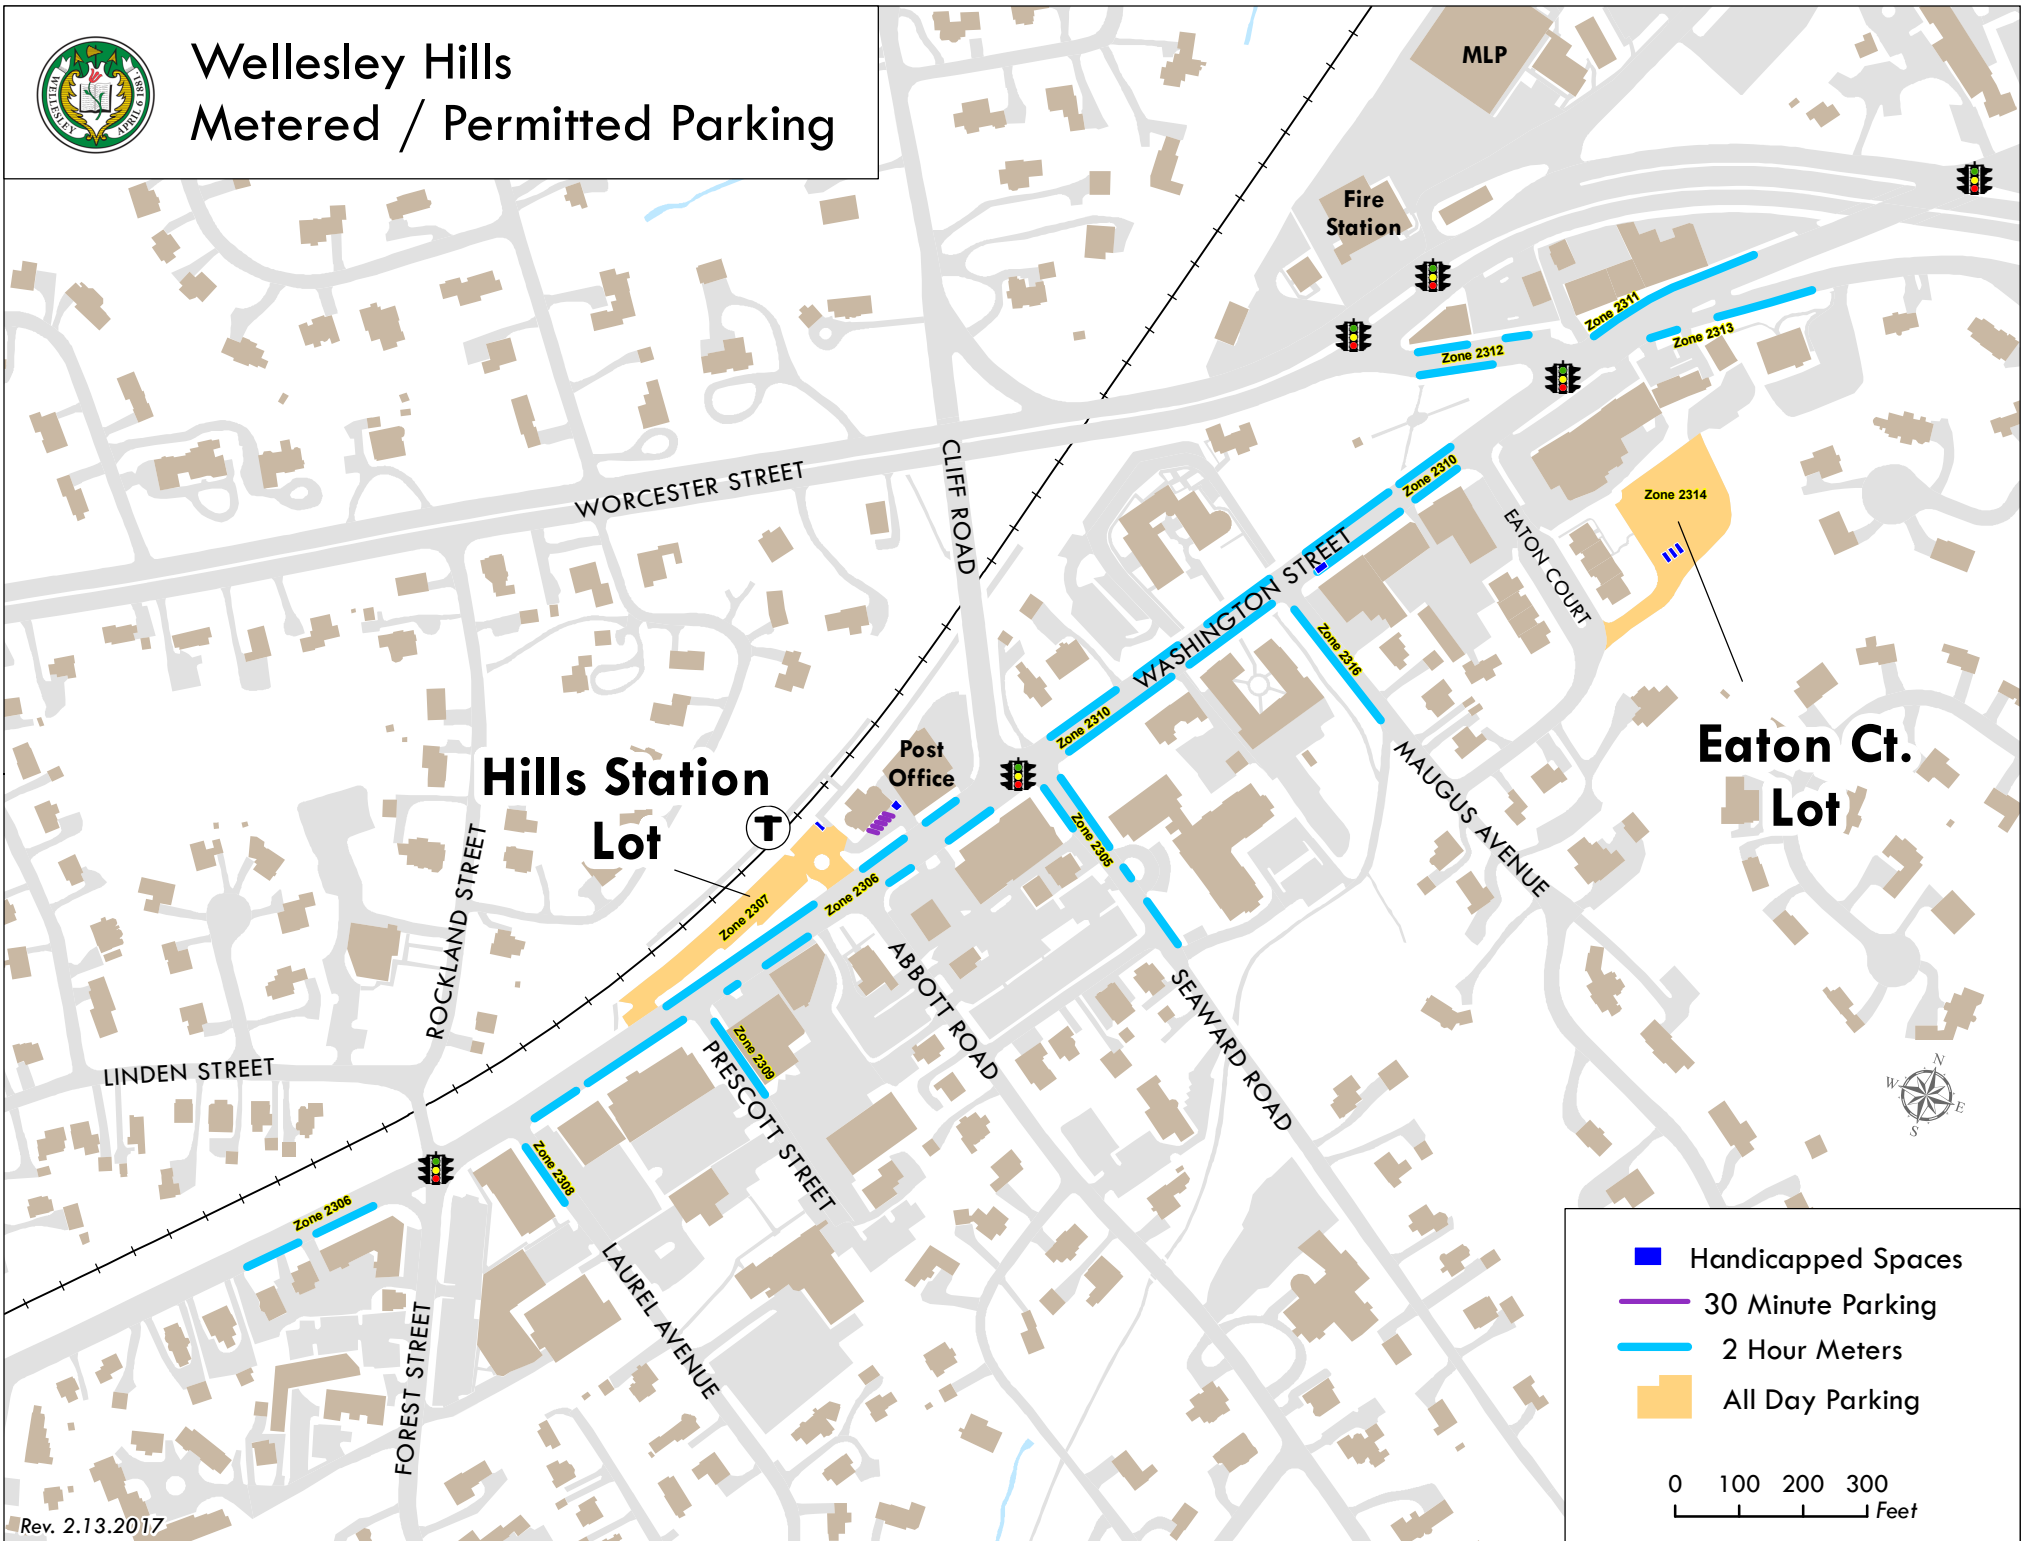

Wellesley Square Metered / Permitted Parking

Wellesley Hills Metered / Permitted Parking

- Handicapped Spaces
- 30 Minute Parking
- 2 Hour Meters
- All Day Parking

Wellesley Farms Station Lot & Lower Falls Area Metered / Permitted Parking

- Handicapped Spaces
- All Day Parking
- 2 Hour Meters
- 4-Hour Meters
- 10-Hour Meters