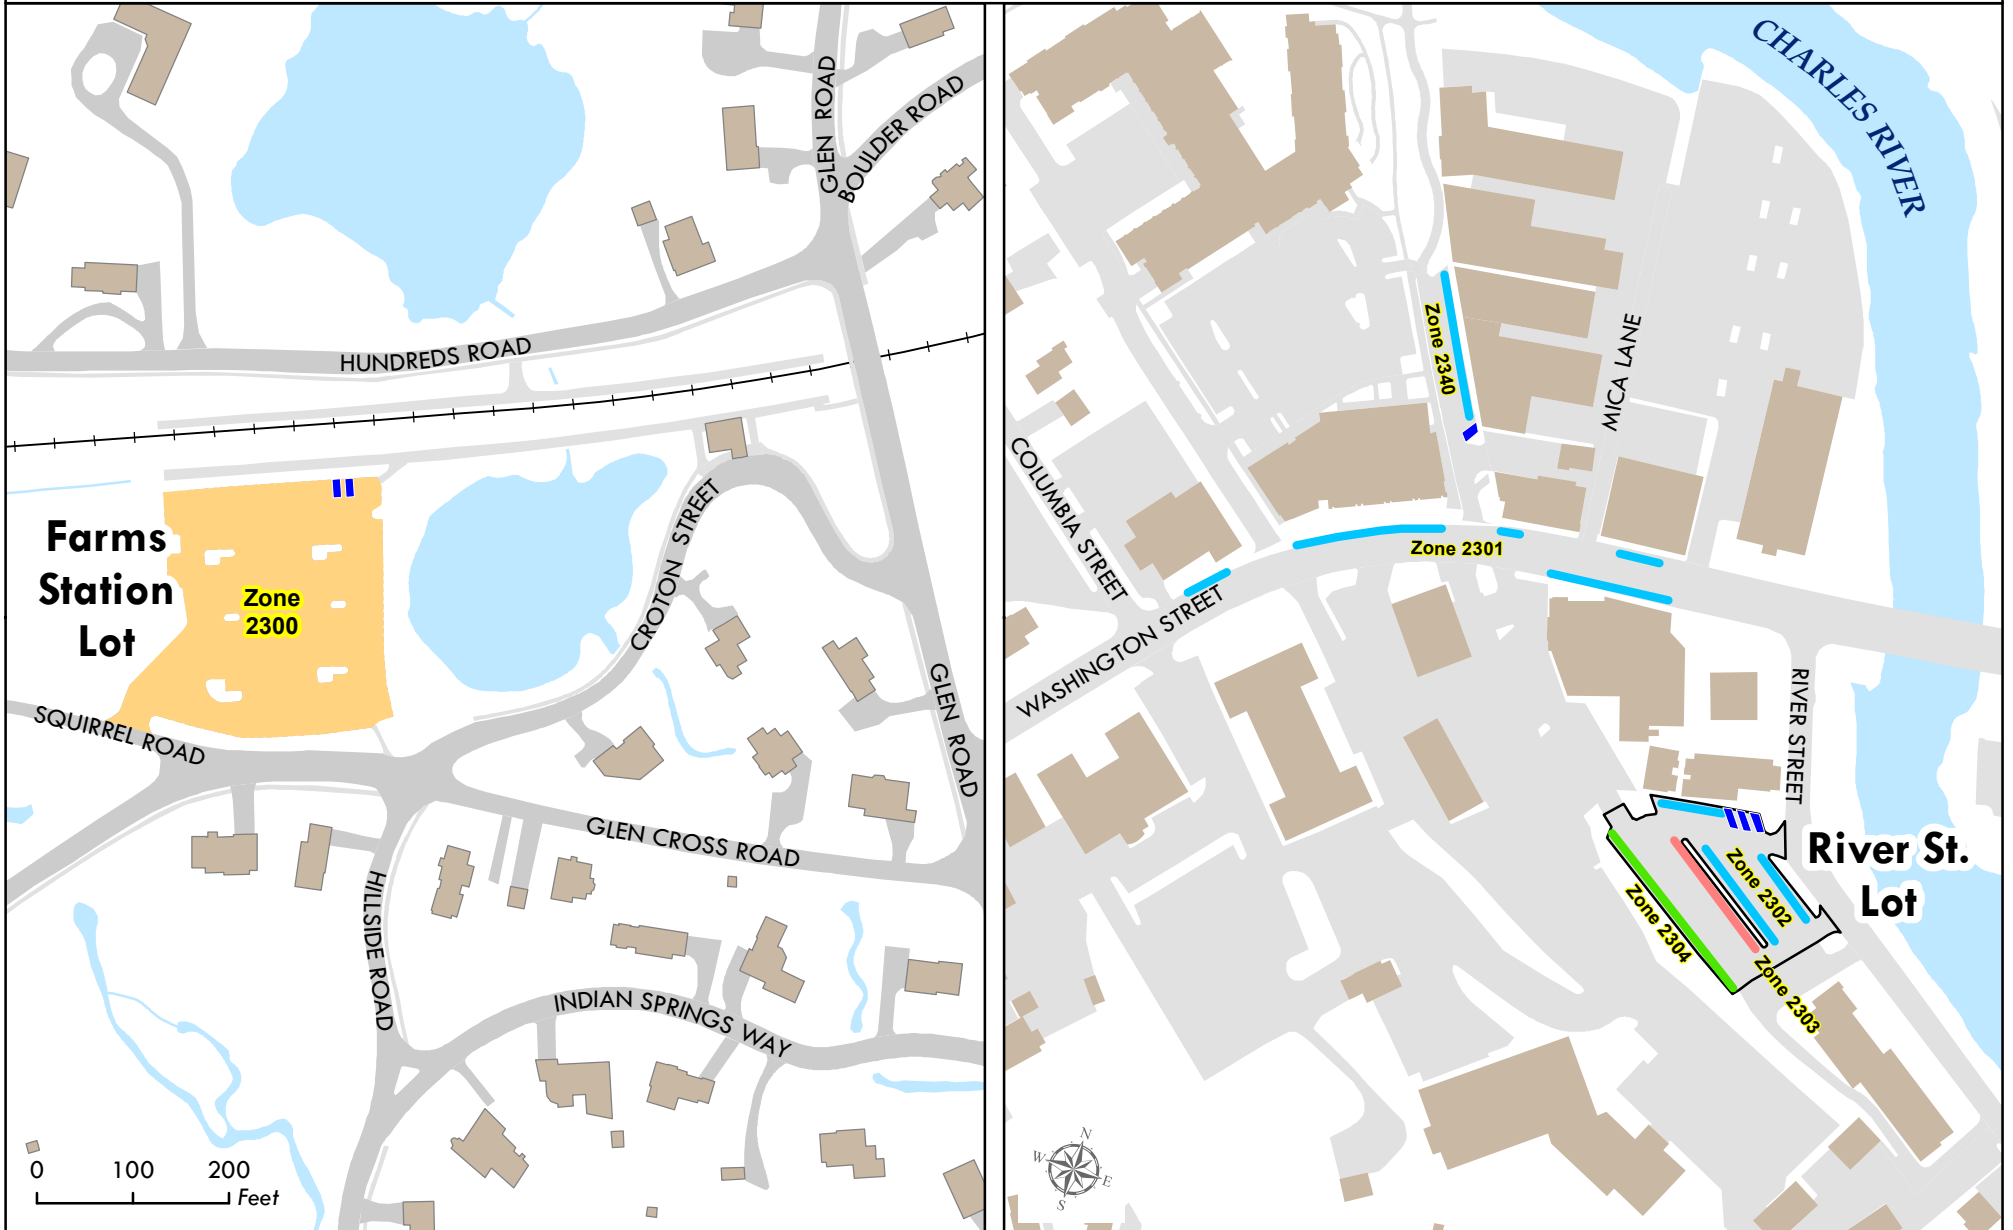

Wellesley Square Metered / Permitted Parking

Wellesley Hills Metered / Permitted Parking

- Handicapped Spaces
- 30 Minute Parking
- 2 Hour Meters
- All Day Parking

Wellesley Farms Station Lot & Lower Falls Area Metered / Permitted Parking

- Handicapped Spaces
- All Day Parking
- 2 Hour Meters
- 4-Hour Meters
- 10-Hour Meters